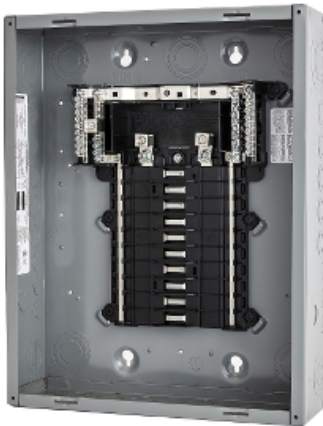

# QO116L125PG

QO LoadCenter, PoN, main lugs, 125 A, 1 PH, 16 SP, NEMA1, gndbar

Product availability : Stock - Normally stocked in distribution facility

Price\*\* : 255.00 USD